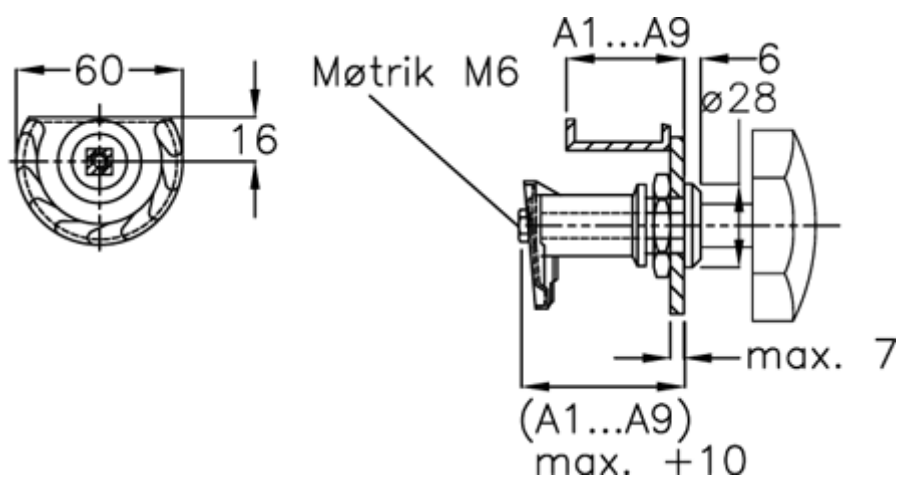

Data Sheet

Article number: 20918042

Description: E+G Door lock
GN 119-SG-A2

Measures

Door + frame thickness = 22-30

Measure type = A2